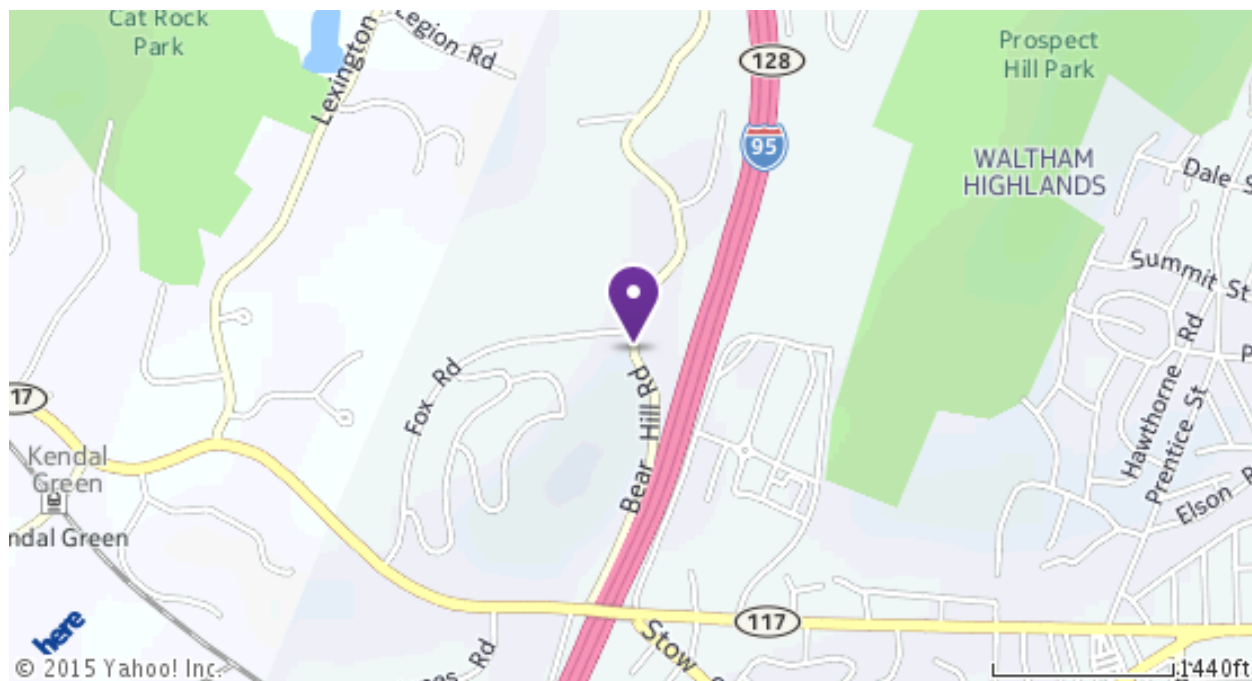

Use Sample Page format or equivalent

Directions to Marketing Directions

Our New Address is 255 Bear Hill Rd, Waltham, MA 02451 (4th floor)

From points West - (via MA Turnpike East- I 90)

I-90 E (Mass Pike) toward Boston

Take exit 14 onto I-95 N (3.1 miles)

Take exit 26 toward Waltham/Weston onto US-20 (Weston St) (0.3 miles)

Keep right onto Weston St (US-20 E) toward Waltham/Watertown (0.3 miles)

Turn sharp left onto Stow St (0.3 miles)

Turn left onto Main St (RT-117) (380 ft)

Turn right onto Bear Hill Rd (0.6 miles)

Arrive at 255 Bear Hill Rd on the right.

Take elevator to 4th floor.